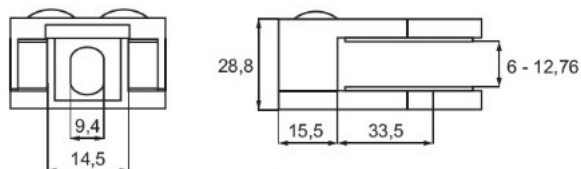

PRODUCT SHEET

Description:

Glass Clamp "Oval-L" 45x63x29mm, SS304-Brushed, Flat, 6-12,76mm Glass Thickness, No Safety Pin & No Cushions, (Cushion Model B) Max Load Capacity Pr.Pcs: 25Kg

Item number:

22.10.620-9

Units	Box	Carton	HS Code	Barcode
Pcs.	4	40	8302419000	
				5704866476492

SS-316 # 22.10.620-0

SS-304 # 22.10.620-9

Cushions for stainless steel models

MODEL „B“	Glass thickness	Glass Type	Cushion mm	Item No.:
	6	mono	2 x 6,32	22.10.629-0
	6,76	Lam.	2 x 5,80	22.10.628-0
	8	mono	2 x 5,25	22.10.627-0
	8,76	Lam.	2 x 4,80	22.10.626-0
	10	mono	2 x 4,23	22.10.625-0
	10,76	Lam.	2 x 3,75	22.10.624-0
	12	mono	2 x 3,20	22.10.624-5
	12,76	Lam.	2 x 2,90	22.10.624-6