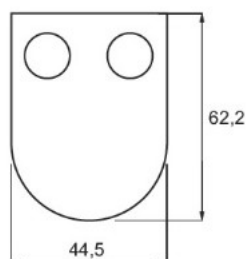

PRODUCT SHEET

Description:

Glass Clamp "Oval-L" 45x63x29mm, SS304-Brushed, Flat, 6-12,76mm Glass Thickness, No Safety Pin & No Cushions, (Cushion Model B) Max Load Capacity Pr.Pcs: 25Kg

Item number:

22.10.620-9

Units	Box	Carton	HS Code	Barcode
Pcs.	4	40	8302419000	
				5704866476492

SS-316 # 22.10.620-0

SS-304 # 22.10.620-9

Cushions for stainless steel models

MODEL „B“	Glass thickness	Glass Type	Cushion mm	Item No.:
	6	mono	2 x 6,32	22.10.629-0
	6,76	Lam.	2 x 5,80	22.10.628-0
	8	mono	2 x 5,25	22.10.627-0
	8,76	Lam.	2 x 4,80	22.10.626-0
	10	mono	2 x 4,23	22.10.625-0
	10,76	Lam.	2 x 3,75	22.10.624-0
	12	mono	2 x 3,20	22.10.624-5
	12,76	Lam.	2 x 2,90	22.10.624-6